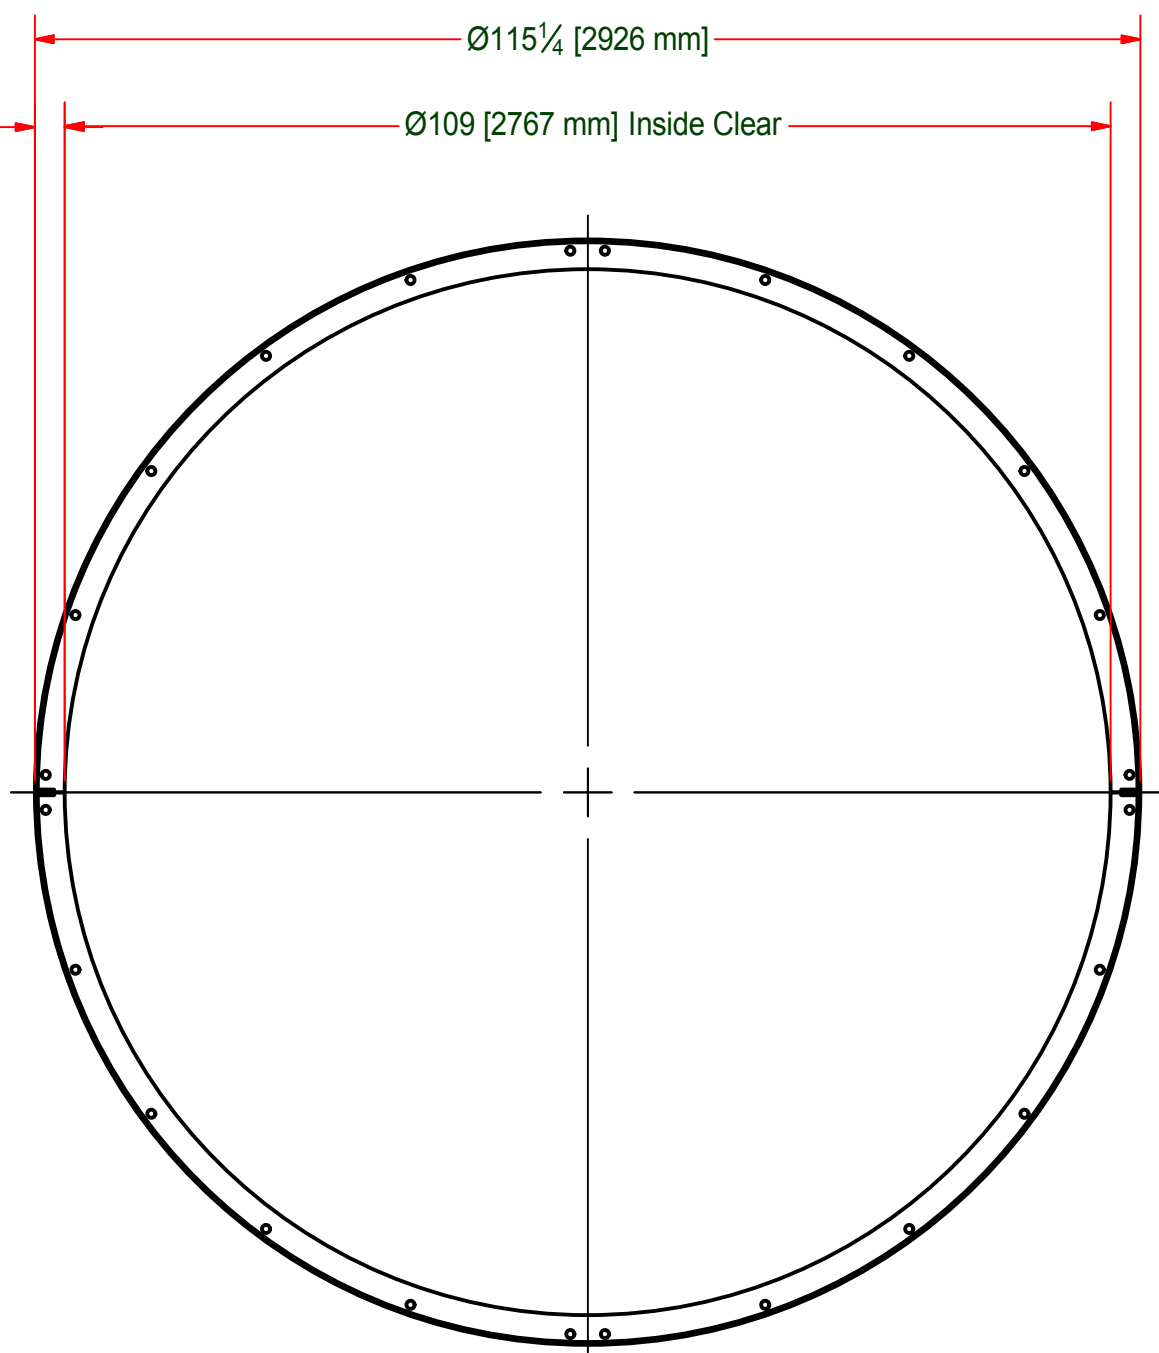

REVISION HISTORY

ZONE	REV	DESCRIPTION	DATE	APPROVED
All	0	Initial Release	7/6/2016	RK

Elevation

Base

DIMENSIONS ARE IN INCHES		
DIM	X.XX	X.XXX
0-6.000	± .02	± .005
6.001 - 24	± .03	± .010
OVER 24	± .06	± .015
ANGLES ± 1/2'		

J. Lee DESIGN 7/6/2016
 J. Miller PRODUCTION 7/6/2016
 J. Newcomb QUALITY 7/6/2016

AFC ANTENNAS FOR COMMUNICATIONS		TITLE Outline Specifications	
SIZE B		CAGE CODE IGC56	
DRAWN R. Krohne 7/6/2016		DRAWING NUMBER 9DMS9002	
SCALE 1/20		USE FOR Manufacturing	
1		REV 0	
sheet		of 1	