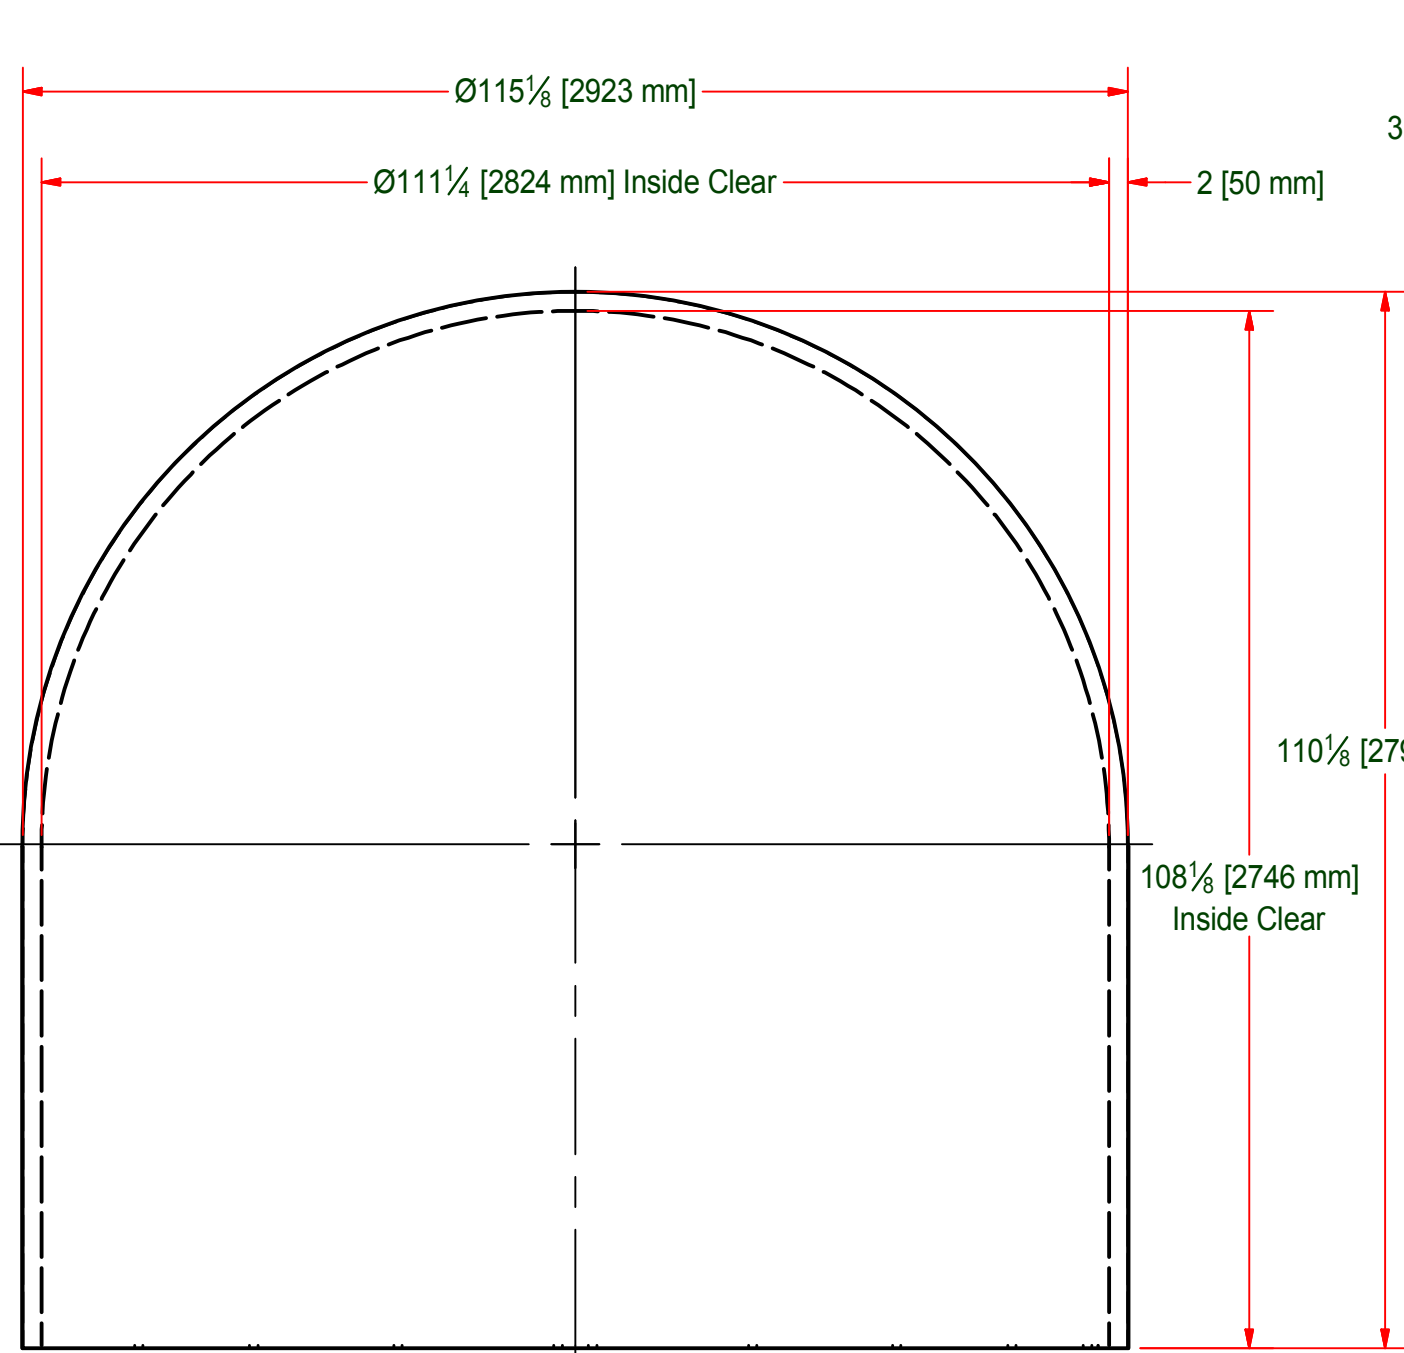

REVISION HISTORY

ZONE	REV	DESCRIPTION	DATE	APPROVED
All	0	Initial Release	7/6/2016	RK

Elevation

Base

DIMENSIONS ARE IN INCHES		
DIM	X.XX	X.XXX
0-6.000	± .02	± .005
6.001 - 24	± .03	± .010
OVER 24	± .06	± .015
ANGLES ± 1/2'		

J. Lee DESIGN 7/6/2016
 J. Miller PRODUCTION 7/6/2016
 J. Newcomb QUALITY 7/6/2016

AFC ANTENNAS FOR COMMUNICATIONS		TITLE Outline Specifications	
SIZE B		CAGE CODE IGC56	
DRAWN R. Krohne 7/6/2016		DRAWING NUMBER 9DMS9002	
SCALE 1/20		USE FOR Manufacturing	
1		REV 0	
sheet		of 1	